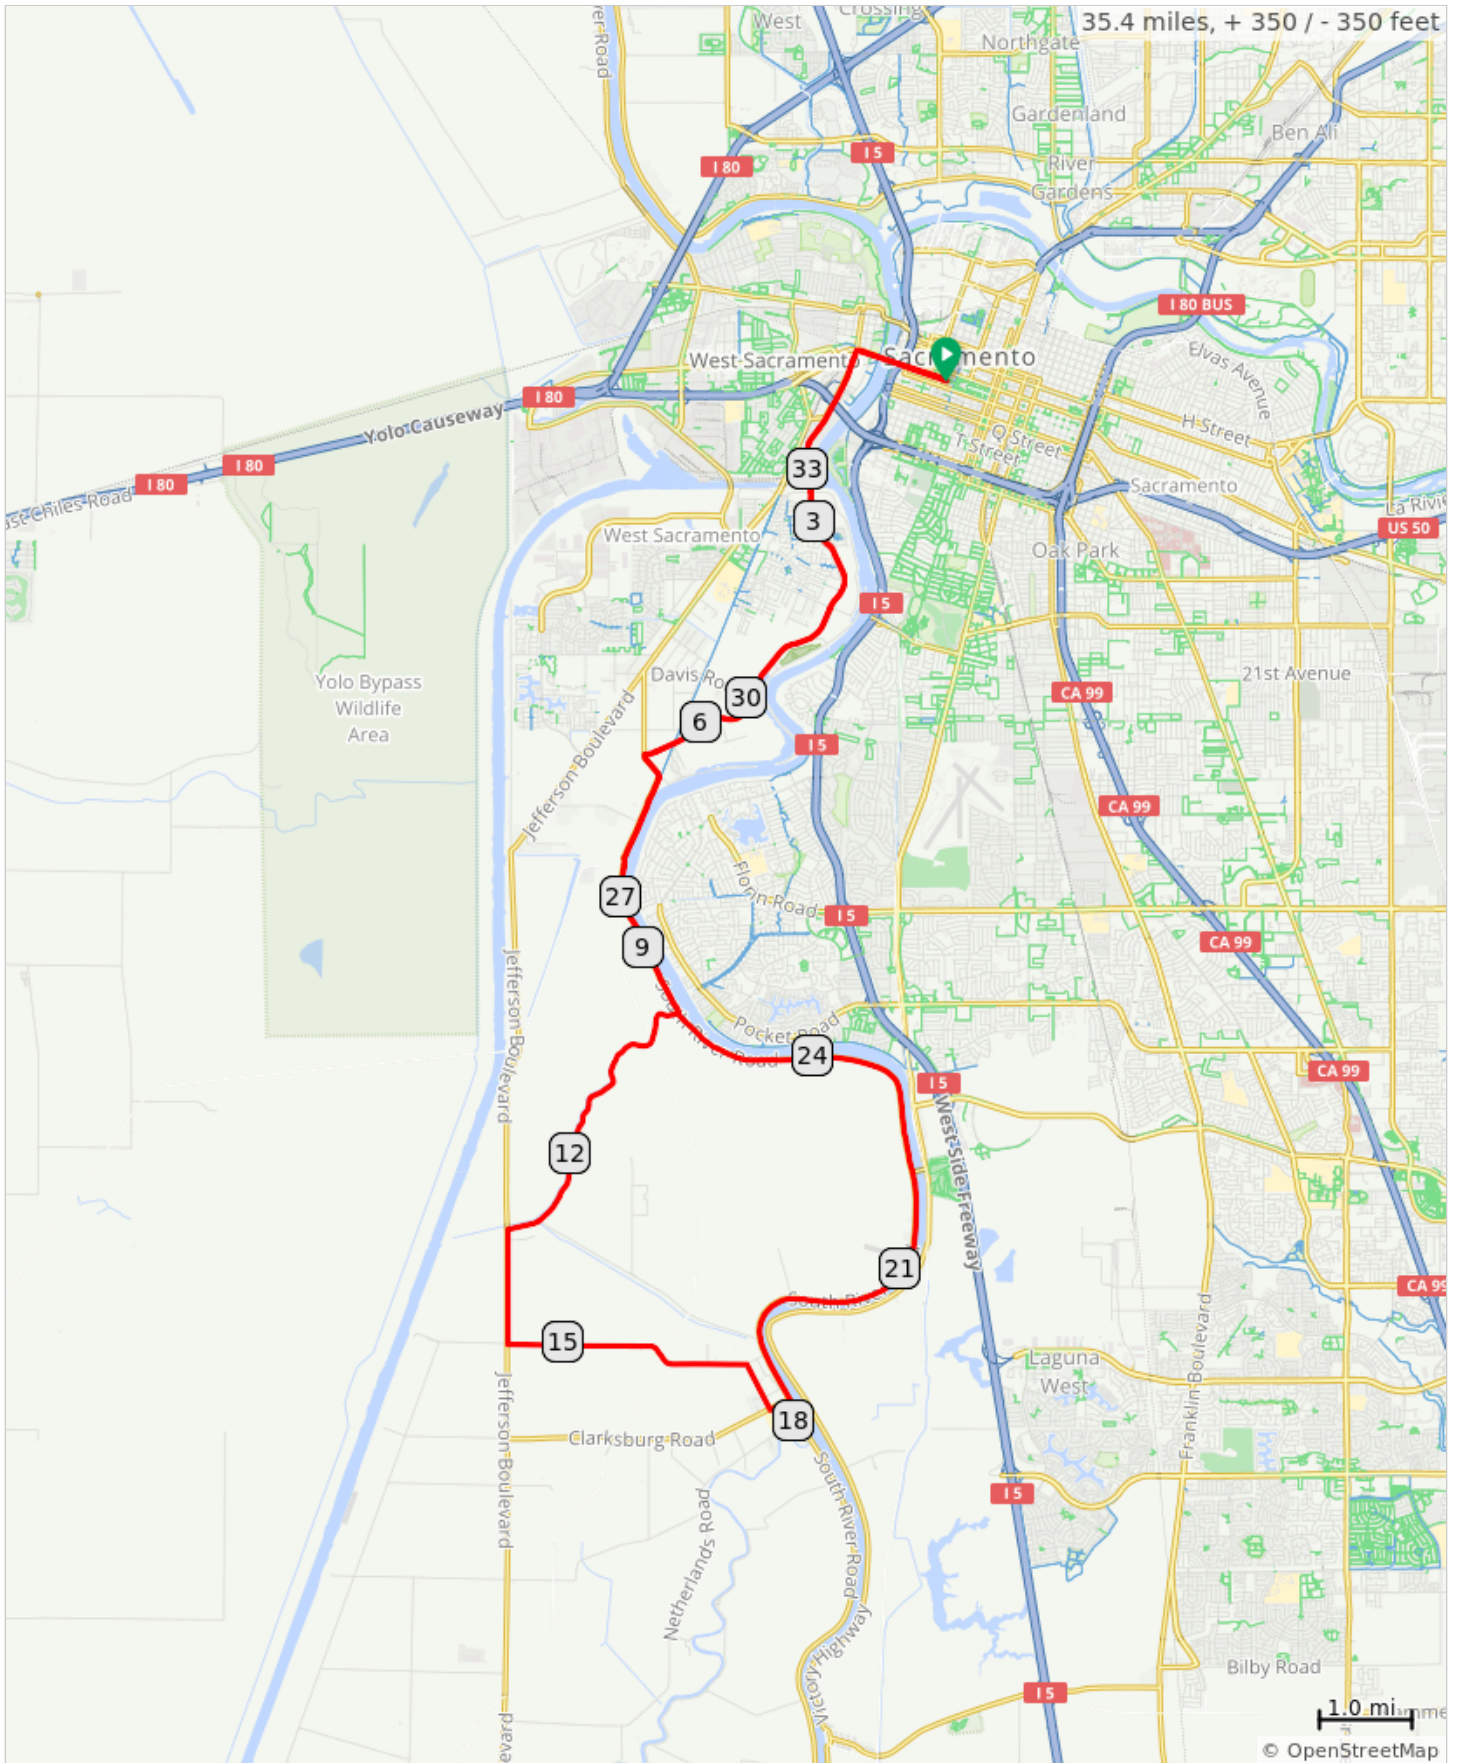

2023 Half Century follow Green Arrows

9/30/2023

Dist	Type	Note	Next
0.0	📍	Start of route	0.0
0.0	↑	Straight onto Capitol Mall Start @ Balloon Archway	0.6
0.6	↑	Tower Bridge enter W Sac & Yolo County	0.3
1.0	←	L onto 5th St becomes S River Rd in 1 mile	1.6
2.6	↑	Straight onto Village Pkwy after crossing Locks Bridge & Dr	0.1
2.8	↑	Stay on Village Parkway through 2 Roundabouts	4.0
6.7	←	L onto Gregory Ave	0.3
7.0	↗	Slight R onto S River Rd	0.5
7.5	💧	Toilet (if needed) at Pumpkin Patch down Burrows Rd	0.5
8.1	↑	W. Sac City Limits now just Yolo County	1.7
9.8	→	R onto Babel Slough Rd	3.0
12.8	↑	Continue on Bable Slough Rd Past Pumphouse Rd	0.4
13.1	←	L onto Jefferson Blvd	1.2

13.1 miles. +128/-141 feet

Dist	Type	Note	Next
14.4	←	L onto Willow Point Rd	2.6
17.0	→	R onto Willow Ave	0.5
17.6	←	L onto Clarksburg Ave	0.1
17.7	→	R onto School St	0.1
17.7	←	L onto Sacramento St	0.1
17.8	→	R onto N Center St	0.2
18.0	⚓	Clarksburg Rest Stop Old School House	0.0
18.0	←	L on Netherlands up the hill top of hill turn left on S River Rd	0.1
18.1	←	L onto Riverview Dr. becomes S River Rd leaving Clarksburg	9.8
27.8	💧	Toilet (if needed) at Dave's Pumpkin Patch	0.0
27.9	↑	Continue on S River Rd after Pumpkin Patch	0.5
28.4	↖	Slight L onto Gregory Ave	0.3
28.7	→	R onto Village Parkway	3.7
32.3	↑	Stay on Village Parkway through 2 Roundabouts	0.4

19.2 miles. +203/-191 feet

Dist	Type	Note	Next
32.7	↑	Straight onto S River Rd after crossing Locks Dr & Bridge	1.7
34.4	→	R onto Tower Bridge Gateway cross Tower Bridge to Capitol Mall	1.0
35.4	⚓	Finish @ Balloon Archway Proceed to Bike Valet @ 9th St. = Time for Food, Drink and Music! Congratulations! & Thank You!! From the Rotary Club of Sacramento for the Sacramento Children's Home Crisis Nursery Program	0.0
35.4	📍	End of route	0.0

3.1 miles. +32/-40 feet